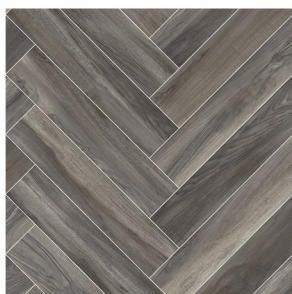

Blacktex Collection

Width: 4m only

Wear Layer: 0.40mm

Warranty: 10 Years

Slip Resistance: R10

Columbian Oak 906M

Columbian Oak 973M

Valley Oak 939L

White Oak 997D

Venice Wood 969D

Columbian Oak 939L

White Oak 979L

Venice Wood 196L

Safira 939L

Safira 996M

Zinc 996D