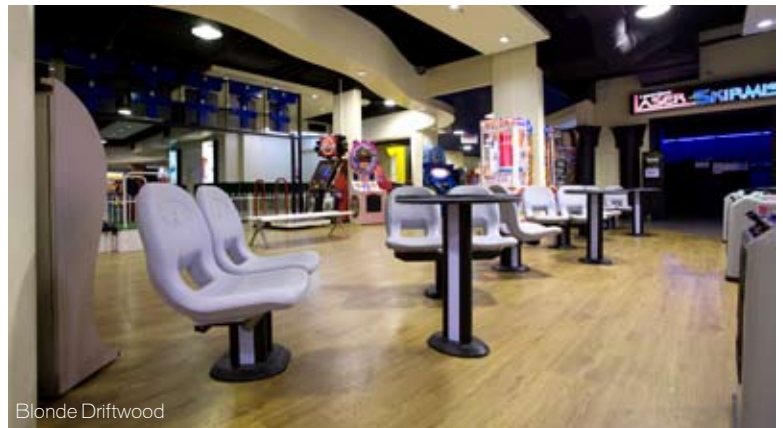

PROJECT BRIEF

PROJECT: Time Zone & Centro Food Court area
LOCATION: Centro Surfers Paradise Shopping Centre , QLD
INSTALLATION: World Carpets Pty Ltd
PRODUCT: Polyflor Expona LVT plank in Blonde Driftwood, Medium Birch & Stained Birch

flooring design for a better environment™

A refurbishment of Centro Surfers Paradise, the largest shopping centre in Surfers Paradise, has given the popular 80's shopping mecca a fresh look for the 21st century.

Centro is home to over 100 specialty shops, plus a new alfresco dining area and an exciting entertainment precinct.

A major part of the refurbishment was the transformation of the tiled flooring in the Food Court and Time Zone video games precinct to a more contemporary polished wooden floorboards effect, using Polyflor products.

Both the 4000m² of the Time Zone and the smaller 800m² Food Court were furnished with Polyflor Expona Commercial 3mm luxury vinyl tile (LVT) planks. Time Zone used the Blonde Driftwood colour planks and the Food Court area combined the lighter plank style of Medium Birch with the Stained Birch plank.

Specifically designed for commercial areas, Expona LVT comes in a wide

range of authentic wood designs with realistic surface textures and is suitable for use in heavy commercial areas such as the Time Zone, which gets about 3,000 visitors a day.

The smaller area of the Food Court still has to cope with the punishment from 1,000 hungry people a day scraping chairs and tables over its stylish floor.

Flooring installer John Major, of World Carpets Pty Ltd, said the floor make-over provided some challenges.

The old 80's tiles were not ripped up, but instead given a flood coat of self levelling compound and then primed, to give an even surface for laying the individual planks.