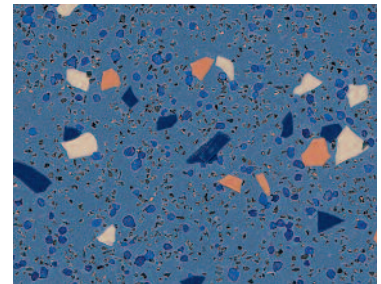

Polaris 4250

w/r 4910

LRV 15.5
NCS S 5020-R80B